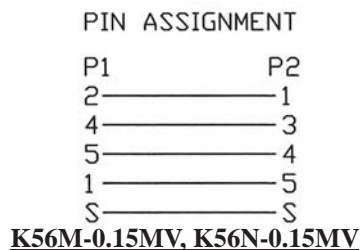

DIN PLUG 3 PIN TO UNSHIELDED RJ11(4P4C)
MODULAR PLUG LENGTH IN METERS COLOR: BLACK

DIN CABLES (5)

ORDERING INFORMATION:

P/N K D I N 5 R 6 C - x x M B

RIGHT ANGLE DIN PLUG 5 PIN 180° TO SHIELDED RJ12(6P6C)
MODULAR PLUG LENGTH IN METERS COLOR: BLACK

P/N K D I N 7 R 8 S - x x M V

RIGHT ANGLE DIN PLUG 7 PINS TO OPEN END
LENGTH IN METERS COLOR: BEIGE

DIN5F/MD6M & DIN5M/MD6F ADAPTER AND DIN CABLE ASSEMBLY

ORDERING INFORMATION:

P/N K D I N $\frac{x}{1}$ $\frac{x}{2}$ - $\frac{x}{3}$ M A $\frac{x}{4}$