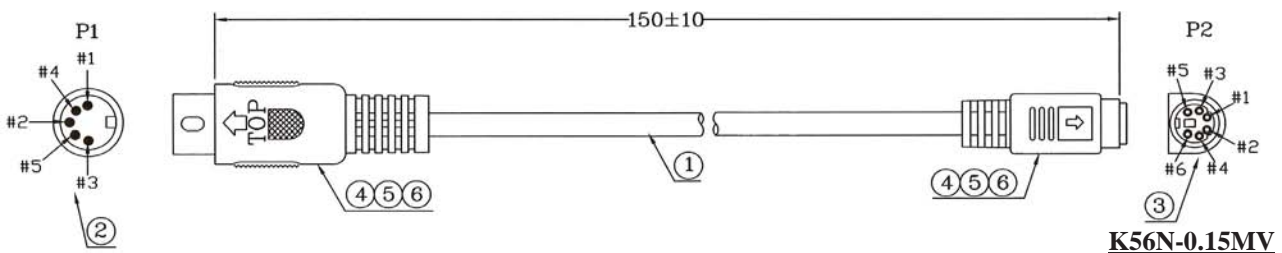

DIN PLUG 5 PIN 240° TO SHIELDED RJ12(6P6C)
MODULAR PLUG LENGTH IN METERS COLOR: BLACK

P/N K D I N 5 M 6 C - x x M B

DIN PLUG 5 PIN 180° TO SHIELDED RJ12(6P6C)
MODULAR PLUG LENGTH IN METERS COLOR: BLACK

P/N K D I N 3 M 4 C - x x M B

DIN PLUG 3 PIN TO UNSHIELDED RJ11(4P4C)
MODULAR PLUG LENGTH IN METERS COLOR: BLACK

DIN CABLES (5)

ORDERING INFORMATION:

P/N K D I N 5 R 6 C - x x M B

RIGHT ANGLE DIN PLUG 5 PIN 180° TO SHIELDED RJ12(6P6C)
MODULAR PLUG LENGTH IN METERS COLOR: BLACK

P/N K D I N 7 R 8 S - x x M V

RIGHT ANGLE DIN PLUG 7 PINS TO OPEN END
LENGTH IN METERS COLOR: BEIGE

DIN5F/MD6M & DIN5M/MD6F ADAPTER AND DIN CABLE ASSEMBLY

ORDERING INFORMATION:

P/N K D I N $\frac{x}{1}$ $\frac{x}{2}$ - $\frac{x}{3}$ M A $\frac{x}{4}$