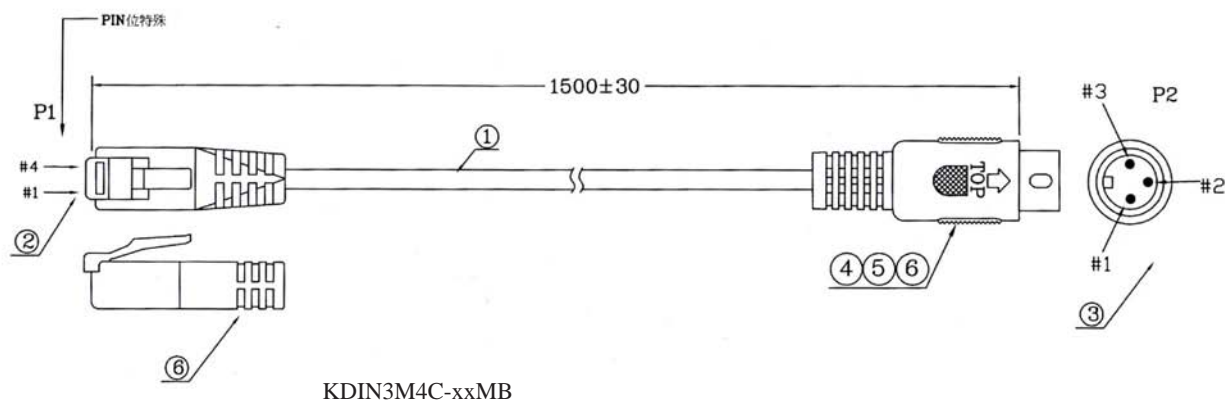

DIN CABLES (4)

ORDERING INFORMATION:

P/N K D I N 5 N 6 C - x x M B

DIN PLUG 5 PIN 240° TO SHIELDED RJ12(6P6C)
MODULAR PLUG LENGTH IN METERS COLOR: BLACK

P/N K D I N 5 M 6 C - x x M B

DIN PLUG 5 PIN 180° TO SHIELDED RJ12(6P6C)
MODULAR PLUG LENGTH IN METERS COLOR: BLACK

P/N K D I N 3 M 4 C - x x M B

DIN PLUG 3 PIN TO UNSHIELDED RJ11(4P4C)
MODULAR PLUG LENGTH IN METERS COLOR: BLACK