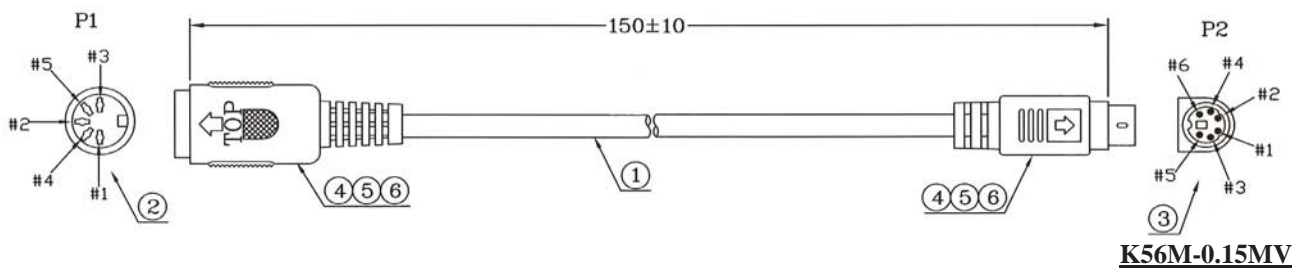

DIN PLUG 5 PIN 240° TO SHIELDED RJ12(6P6C)
MODULAR PLUG LENGTH IN METERS COLOR: BLACK

P/N K D I N 5 M 6 C - x x M B

DIN PLUG 5 PIN 180° TO SHIELDED RJ12(6P6C)
MODULAR PLUG LENGTH IN METERS COLOR: BLACK

P/N K D I N 3 M 4 C - x x M B

DIN PLUG 3 PIN TO UNSHIELDED RJ11(4P4C)
MODULAR PLUG LENGTH IN METERS COLOR: BLACK

DIN CABLES (5)

ORDERING INFORMATION:

P/N K D I N 5 R 6 C - x x M B

RIGHT ANGLE DIN PLUG 5 PIN 180° TO SHIELDED RJ12(6P6C)
MODULAR PLUG LENGTH IN METERS COLOR: BLACK

P/N K D I N 7 R 8 S - x x M V

RIGHT ANGLE DIN PLUG 7 PINS TO OPEN END
LENGTH IN METERS COLOR: BEIGE

DIN5F/MD6M & DIN5M/MD6F ADAPTER AND DIN CABLE ASSEMBLY

ORDERING INFORMATION:

P/N K D I N $\frac{x}{1}$ $\frac{x}{2}$ - $\frac{x}{3}$ M A $\frac{x}{4}$