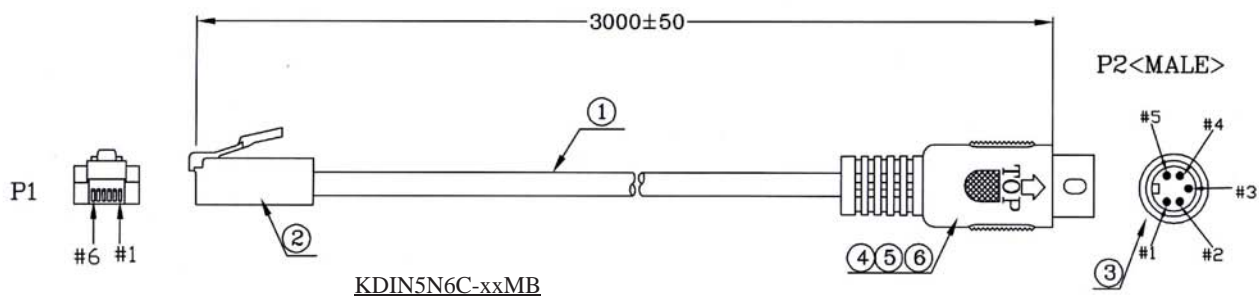

DIN CABLES (4)

ORDERING INFORMATION:

P/N K D I N 5 N 6 C - x x M B

DIN PLUG 5 PIN 240° TO SHIELDED RJ12(6P6C)
MODULAR PLUG LENGTH IN METERS COLOR: BLACK

P/N K D I N 5 M 6 C - x x M B

DIN PLUG 5 PIN 180° TO SHIELDED RJ12(6P6C)
MODULAR PLUG LENGTH IN METERS COLOR: BLACK

P/N K D I N 3 M 4 C - x x M B

DIN PLUG 3 PIN TO UNSHIELDED RJ11(4P4C)
MODULAR PLUG LENGTH IN METERS COLOR: BLACK