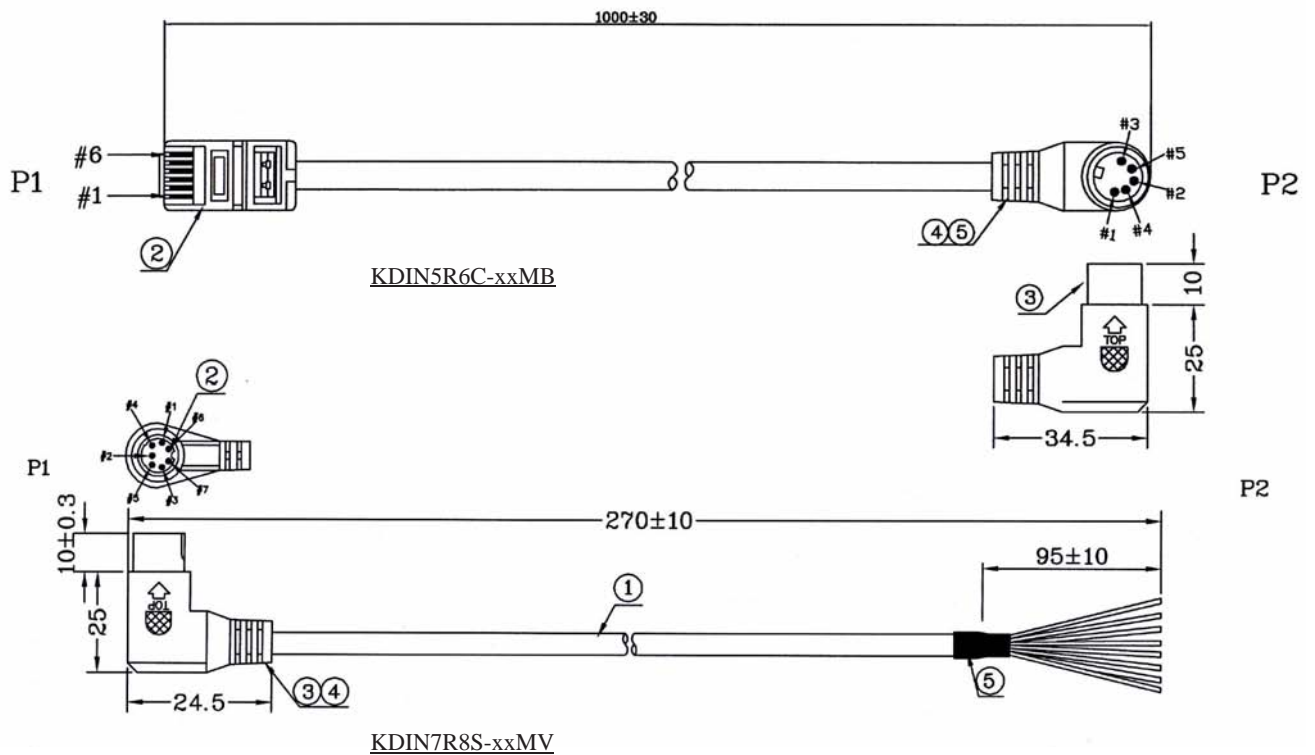

DIN PLUG 5 PIN 240° TO SHIELDED RJ12(6P6C)
MODULAR PLUG LENGTH IN METERS COLOR: BLACK

P/N K D I N 5 M 6 C - x x M B

DIN PLUG 5 PIN 180° TO SHIELDED RJ12(6P6C)
MODULAR PLUG LENGTH IN METERS COLOR: BLACK

P/N K D I N 3 M 4 C - x x M B

DIN PLUG 3 PIN TO UNSHIELDED RJ11(4P4C)
MODULAR PLUG LENGTH IN METERS COLOR: BLACK

DIN CABLES (5)

ORDERING INFORMATION:

P/N K D I N 5 R 6 C - x x M B

RIGHT ANGLE DIN PLUG 5 PIN 180° TO SHIELDED RJ12(6P6C)
MODULAR PLUG LENGTH IN METERS COLOR: BLACK

P/N K D I N 7 R 8 S - x x M V

RIGHT ANGLE DIN PLUG 7 PINS TO OPEN END
LENGTH IN METERS COLOR: BEIGE

DIN5F/MD6M & DIN5M/MD6F ADAPTER AND DIN CABLE ASSEMBLY

ORDERING INFORMATION:

P/N K D I N $\frac{x}{1}$ $\frac{x}{2}$ - $\frac{x}{3}$ M A $\frac{x}{4}$