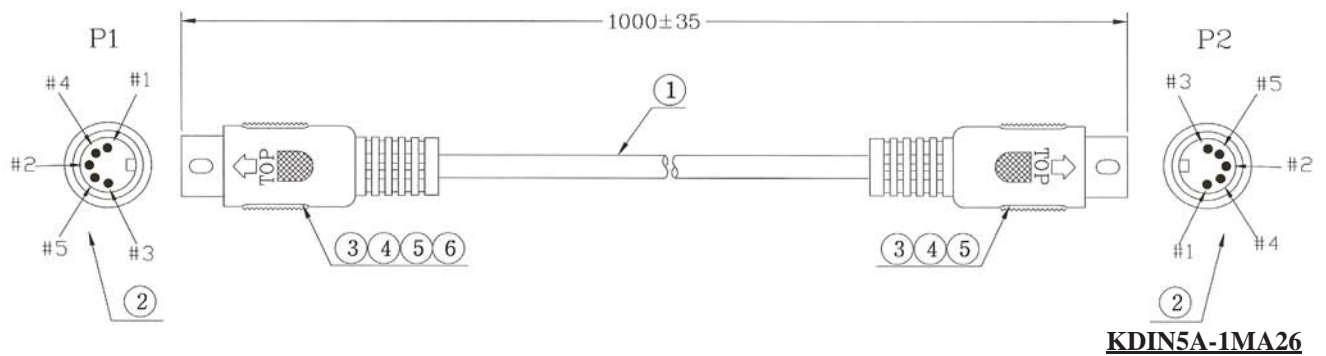

DIN PLUG 5 PIN 240° TO SHIELDED RJ12(6P6C)
MODULAR PLUG LENGTH IN METERS COLOR: BLACK

P/N K D I N 5 M 6 C - x x M B

DIN PLUG 5 PIN 180° TO SHIELDED RJ12(6P6C)
MODULAR PLUG LENGTH IN METERS COLOR: BLACK

P/N K D I N 3 M 4 C - x x M B

DIN PLUG 3 PIN TO UNSHIELDED RJ11(4P4C)
MODULAR PLUG LENGTH IN METERS COLOR: BLACK

DIN CABLES (5)

ORDERING INFORMATION:

P/N K D I N 5 R 6 C - x x M B

RIGHT ANGLE DIN PLUG 5 PIN 180° TO SHIELDED RJ12(6P6C)
MODULAR PLUG LENGTH IN METERS COLOR: BLACK

P/N K D I N 7 R 8 S - x x M V

RIGHT ANGLE DIN PLUG 7 PINS TO OPEN END
LENGTH IN METERS COLOR: BEIGE

DIN5F/MD6M & DIN5M/MD6F ADAPTER AND DIN CABLE ASSEMBLY

ORDERING INFORMATION:

P/N K D I N $\frac{x}{1}$ $\frac{x}{2}$ - $\frac{x}{3}$ M A $\frac{x}{4}$