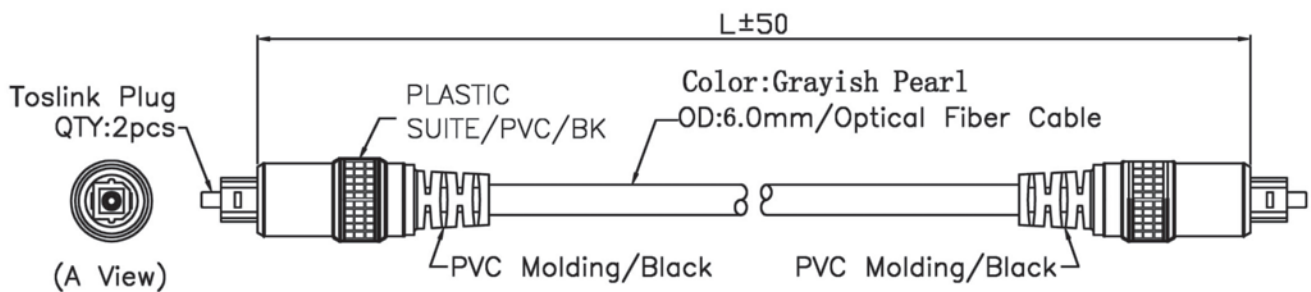

P/N KOF04-xxMG6

ORDERING INFORMATION:

P/N K O F 0 4 - xx M G x
                                  1   2 3

1. LENGTH IN METERS:
  1M, 1.5M, 3M, ...etc.
2. CABLE COLOR:
  "G" GRAYISH PEARL
3. CABLE DIAMETER:
  "4" OD= 4.0MM
  "6" OD= 6.0MM