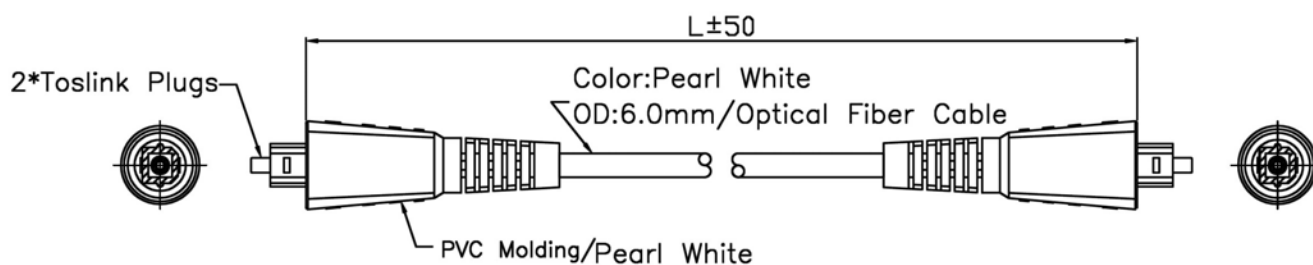

KOF15-xxMW6

ORDERING INFORMATION:

P/N K O F 1 5 - $\frac{x}{1} \frac{x}{2} \frac{M}{3} \frac{W}{x}$

1. LENGTH IN METERS:
  1M, 1.5M, 3M, ...etc.
2. CABLE COLOR:
  "W" PEARL WHITE
3. CABLE DIAMETER:
  "4" OD= 4.0MM
  "6" OD= 6.0MM