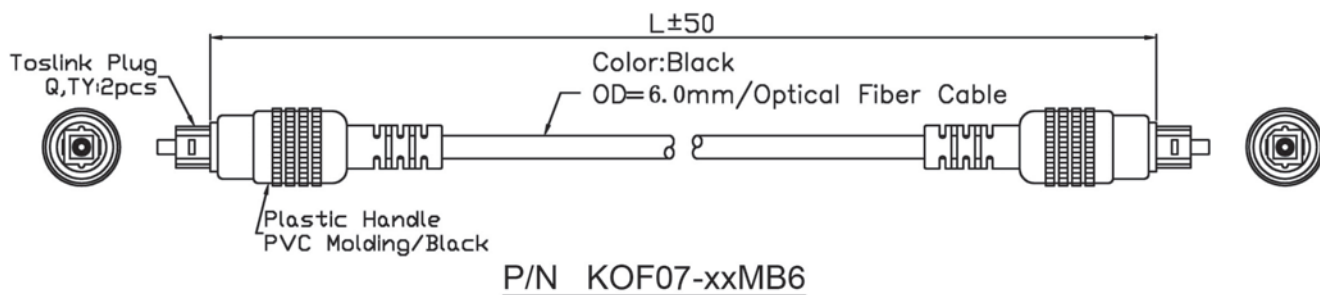

TOSLINK PLUG TO TOSLINK PLUG OPTICAL FIBER CABLE WITH PLASTIC HANDLE

ORDERING INFORMATION:

P/N K O F 0 7 - xx M B x
                                  1   2 3

1. LENGTH IN METERS:
  1M, 1.5M, 3M, ...etc.
2. CABLE COLOR:
  "B" BLACK
3. CABLE DIAMETER:
  "4" OD= 4.0MM
  "6" OD= 6.0MM