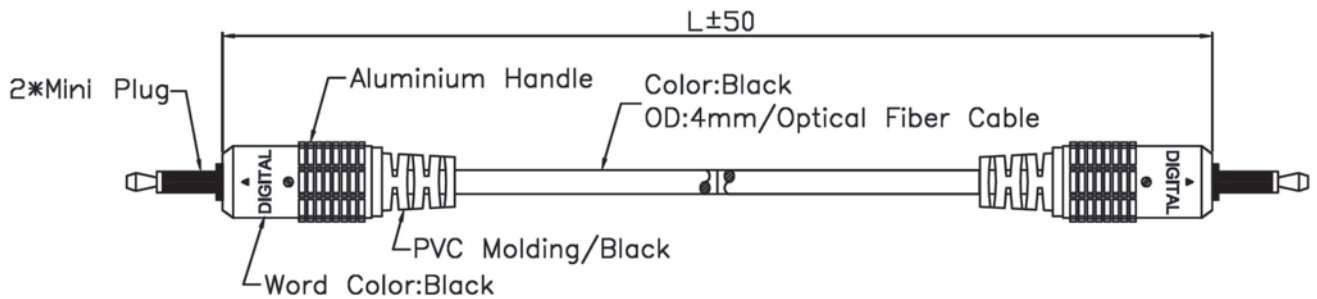

MINI PLUG TO MINI PLUG DIGITAL OPTICAL FIBER CABLE WITH ALUMINIUM HANDLE

P/N KOF03-xxMB4

P/N KOF03-xxMB6

ORDERING INFORMATION:

P/N K O F 0 3 - xx M B x
 1 2 3

1. LENGTH IN METERS:
1M, 1.5M, 3M, ...etc.
2. CABLE COLOR:
"B" BLACK
3. CABLE DIAMETER:
"4" OD= 4.0MM
"6" OD= 6.0MM