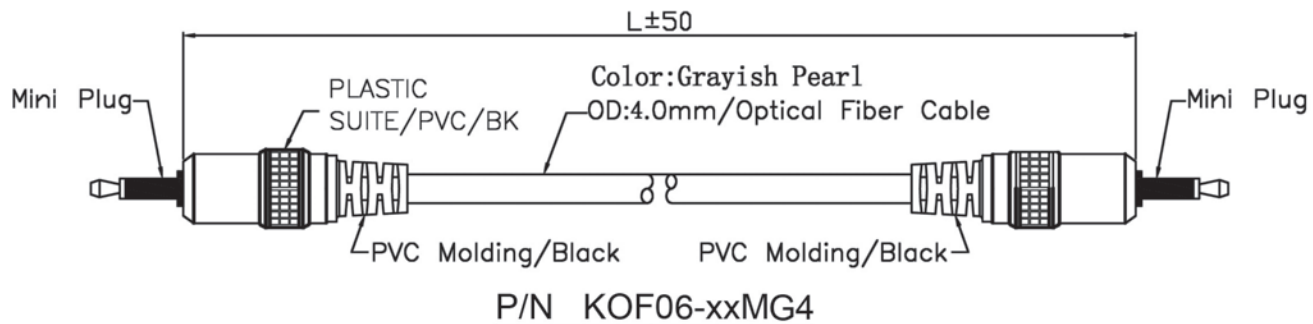

MINI PLUG TO MINI PLUG OPTICAL FIBER CABLE WITH PLASTIC HANDLE

ORDERING INFORMATION:

P/N K O F 0 6 - xx M G x
 1 2 3

1. LENGTH IN METERS:
1M, 1.5M, 3M, ...etc.
2. CABLE COLOR:
"G" GRAYISH PEARL
3. CABLE DIAMETER:
"4" OD= 4.0MM
"6" OD= 6.0MM