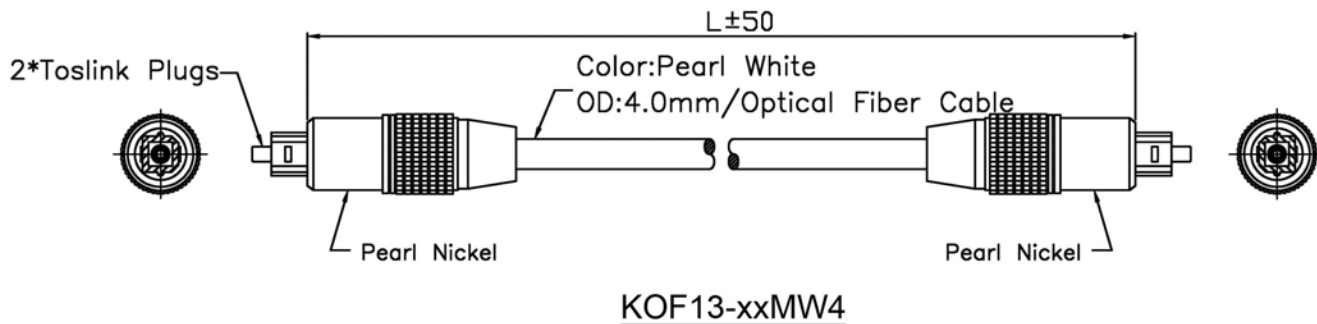

TOSLINK PLUG TO TOSLINK PLUG OPTICAL FIBER CABLE WITH PEARL NICKEL PLATED HANDLE

ORDERING INFORMATION:

P/N K O F 1 3 - $\frac{x x M W x}{1 \quad 2 \quad 3}$

1. LENGTH IN METERS:
  1M, 1.5M, 3M, ...etc.
2. CABLE COLOR:
  "W" PEARL WHITE
3. CABLE DIAMETER:
  "4" OD= 4.0MM
  "6" OD= 6.0MM