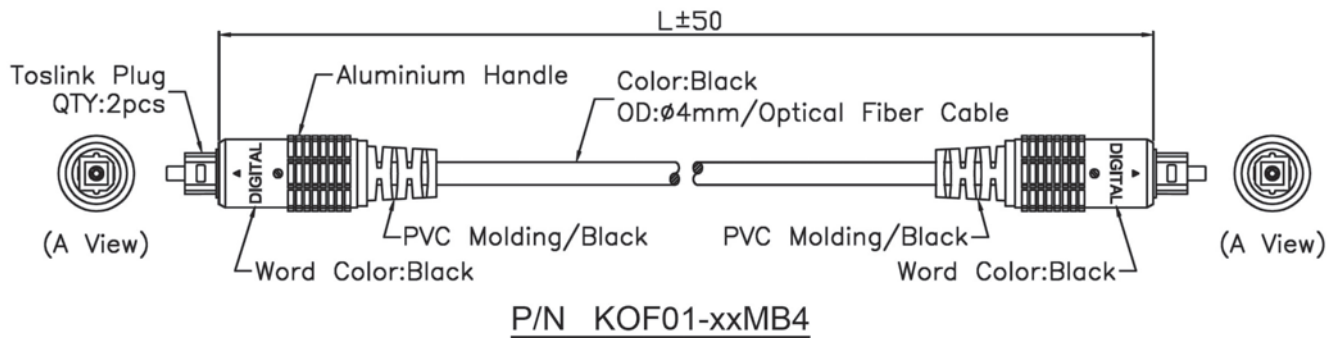

TOSLINK PLUG TO TOSLINK PLUG DIGITAL OPTICAL FIBER CABLE WITH ALUMINIUM HANDLE

ORDERING INFORMATION:

P/N K O F 0 1 - xx M B x
1 2 3

1. LENGTH IN METERS:
1M, 1.5M, 3M, ...etc.
2. CABLE COLOR:
"B" BLACK
3. CABLE DIAMETER:
"4" OD= 4.0MM
"6" OD= 6.0MM