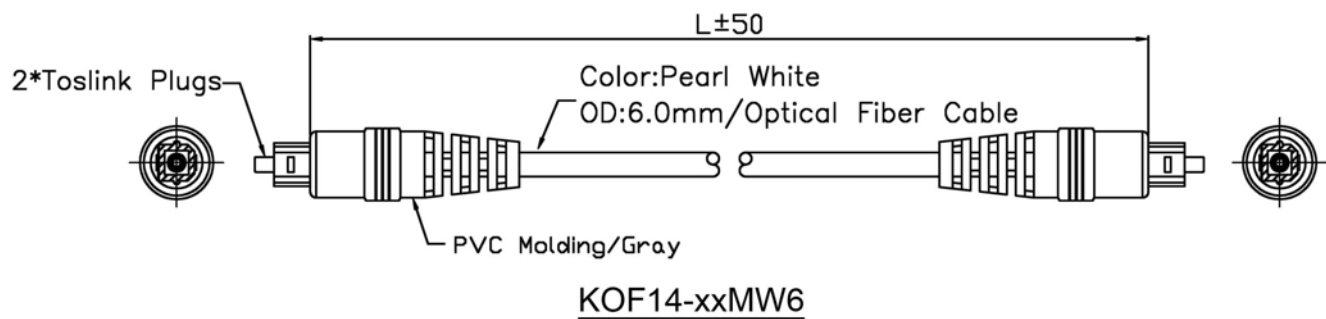

TOSLINK PLUG TO TOSLINK PLUG OPTICAL FIBER CABLE WITH GRAY PLASTIC HANDLE

ORDERING INFORMATION:

P/N K O F 1 4 - x x M W x
                                  1   2 3

1. LENGTH IN METERS:
  1M, 1.5M, 3M, ...etc.
2. CABLE COLOR:
  "W" PEARL WHITE
3. CABLE DIAMETER:
  "4" OD= 4.0MM
  "6" OD= 6.0MM