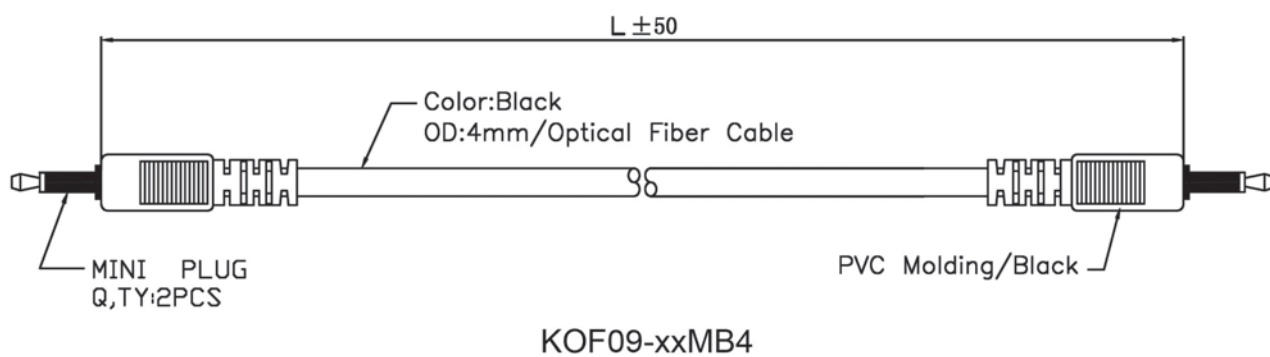

MINI PLUG TO MINI PLUG OPTICAL FIBER CABLE WITH PLASTIC HANDLE

ORDERING INFORMATION:

P/N K O F 0 9 - x x M B 4
 1 2 3

1. LENGTH IN METERS:
1M, 1.5M, 3M, ...etc.
2. CABLE COLOR:
"B" BLACK
3. CABLE DIAMETER:
"4" OD= 4.0MM