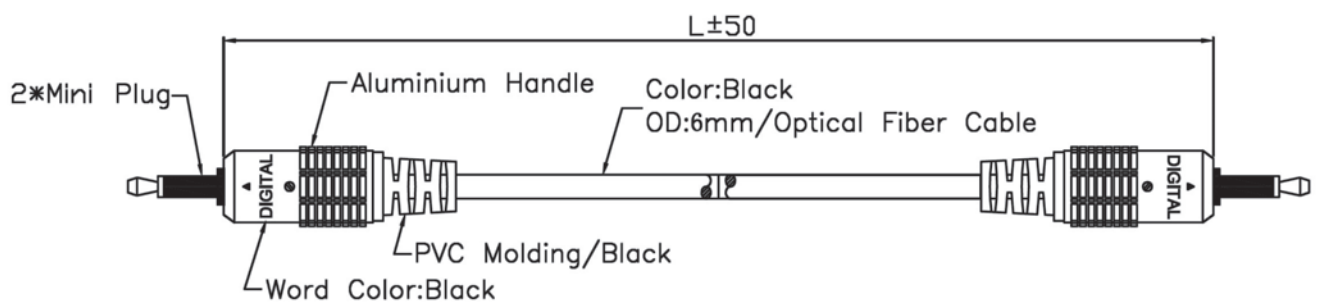

MINI PLUG TO MINI PLUG DIGITAL OPTICAL FIBER CABLE WITH ALUMINIUM HANDLE

P/N KOF03-xxMB4

P/N KOF03-xxMB6

ORDERING INFORMATION:

P/N K O F 0 3 - xx M B x
 1 2 3

1. LENGTH IN METERS:
1M, 1.5M, 3M, ...etc.
2. CABLE COLOR:
"B" BLACK
3. CABLE DIAMETER:
"4" OD= 4.0MM
"6" OD= 6.0MM