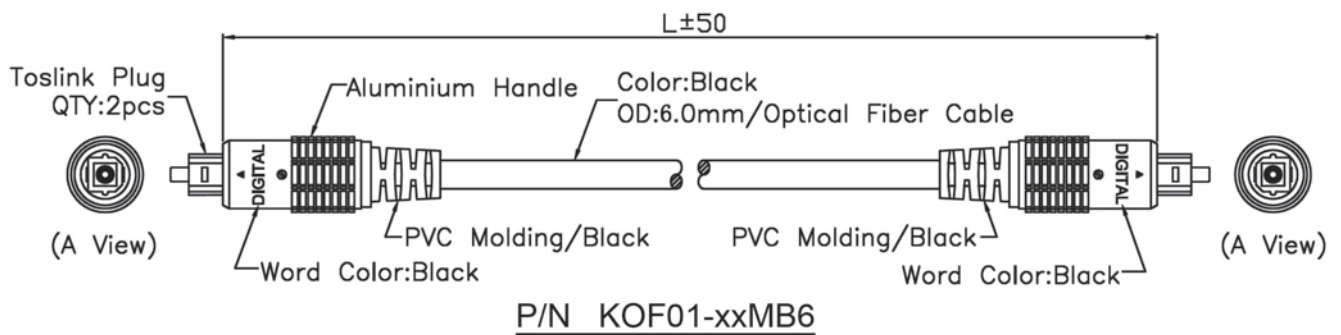

TOSLINK PLUG TO TOSLINK PLUG DIGITAL OPTICAL FIBER CABLE WITH ALUMINIUM HANDLE

ORDERING INFORMATION:

P/N K O F 0 1 - xx M B x
1 2 3

1. LENGTH IN METERS:
1M, 1.5M, 3M, ...etc.
2. CABLE COLOR:
"B" BLACK
3. CABLE DIAMETER:
"4" OD= 4.0MM
"6" OD= 6.0MM