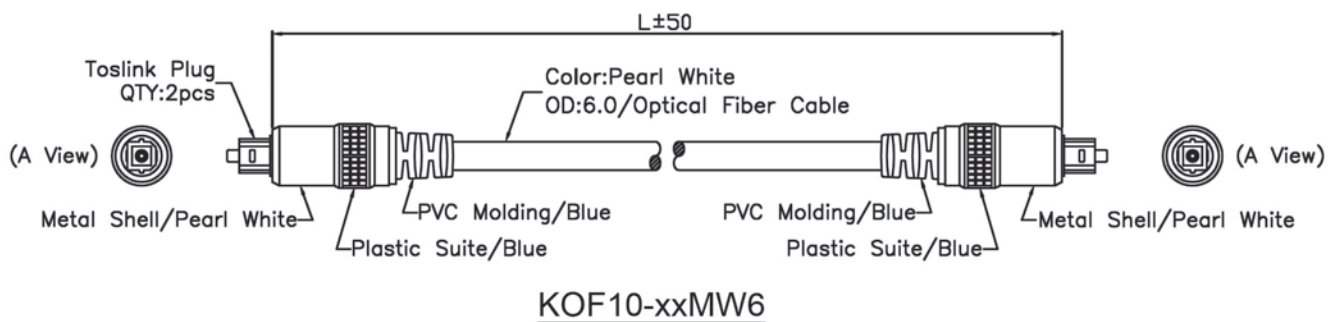

TOSLINK PLUG TO TOSLINK PLUG OPTICAL FIBER CABLE WITH PLASTIC HANDLE

ORDERING INFORMATION:

P/N K O F 1 0 - $\frac{x}{1} \frac{x}{2} \frac{M}{3} W \frac{x}{3}$

1. LENGTH IN METERS:
  1M, 1.5M, 3M, ...etc.
2. CABLE COLOR:
  "W" PEARL WHITE
3. CABLE DIAMETER:
  "4" OD= 4.0MM
  "6" OD= 6.0MM