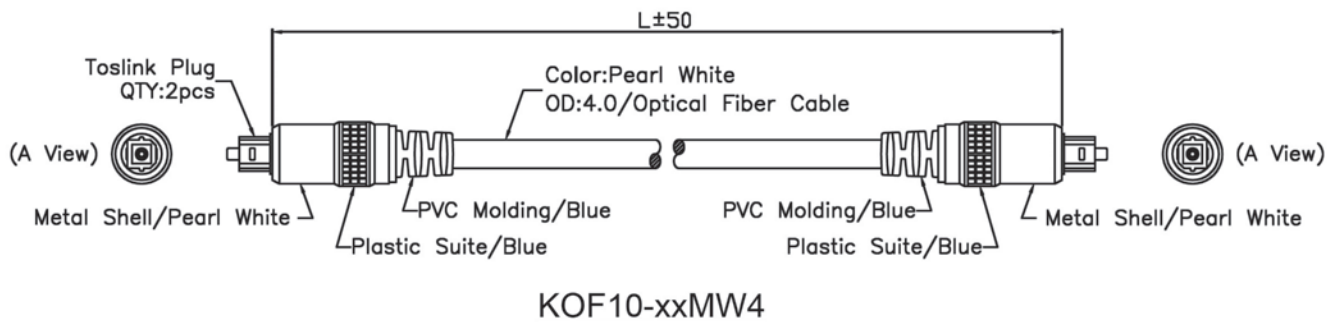

TOSLINK PLUG TO TOSLINK PLUG OPTICAL FIBER CABLE WITH PLASTIC HANDLE

ORDERING INFORMATION:

P/N K O F 1 0 - $\frac{x}{1} \frac{x}{2} \frac{M}{3} W \frac{x}{3}$

1. LENGTH IN METERS:
  1M, 1.5M, 3M, ...etc.
2. CABLE COLOR:
  "W" PEARL WHITE
3. CABLE DIAMETER:
  "4" OD= 4.0MM
  "6" OD= 6.0MM