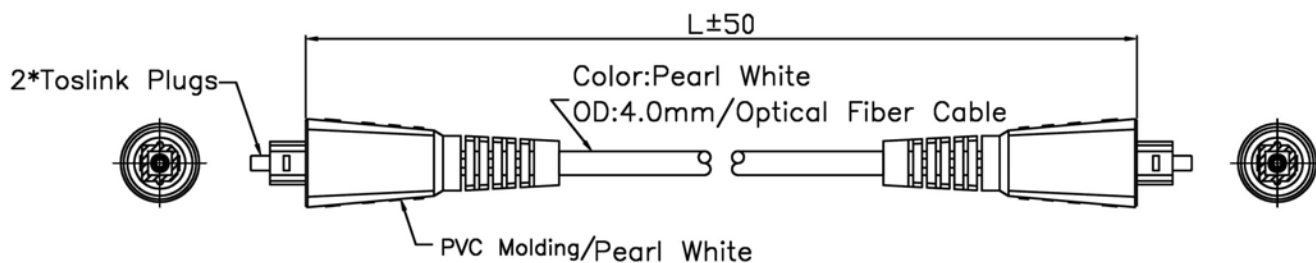

TOSLINK PLUG TO TOSLINK PLUG OPTICAL FIBER CABLE WITH PEARL PLASTIC HANDLE

KOF15-xxMW4