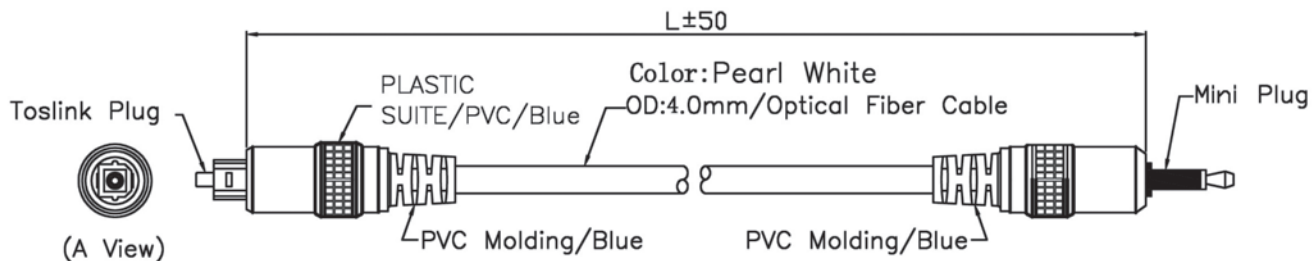

TOSLINK PLUG TO MINI PLUG OPTICAL FIBER CABLE WITH PLASTIC HANDLE

KOF11-xxMW4