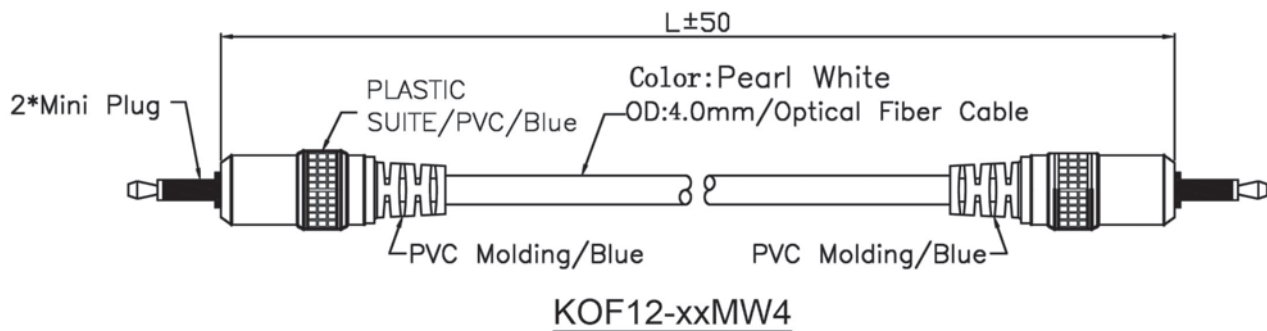

MINI PLUG TO MINI PLUG OPTICAL FIBER CABLE WITH PLASTIC HANDLE

ORDERING INFORMATION:

P/N K O F 1 2 - $\frac{x x M W x}{1 \quad 2 \quad 3}$

1. LENGTH IN METERS:
1M, 1.5M, 3M, ...etc.
2. CABLE COLOR:
"W" PEARL WHITE
3. CABLE DIAMETER:
"4" OD= 4.0MM
"6" OD= 6.0MM