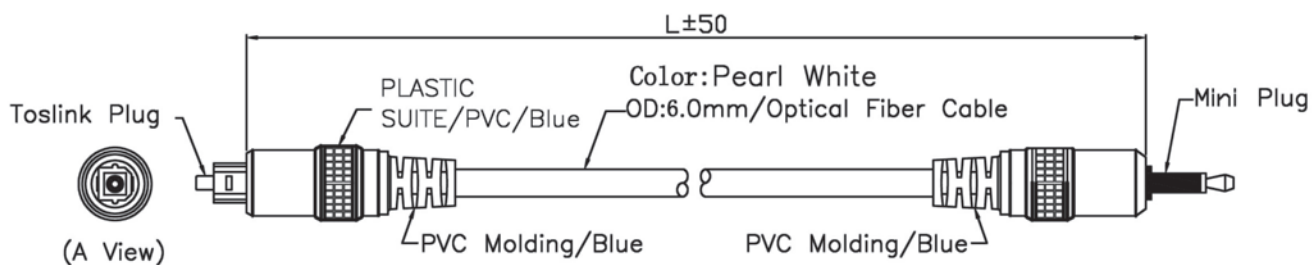

KOF11-xxMW6

ORDERING INFORMATION:

P/N K O F 1 1 - x x M W x
                                  1   2 3

1. LENGTH IN METERS:
  1M, 1.5M, 3M, ...etc.
2. CABLE COLOR:
  "W" PEARL WHITE
3. CABLE DIAMETER:
  "4" OD= 4.0MM
  "6" OD= 6.0MM