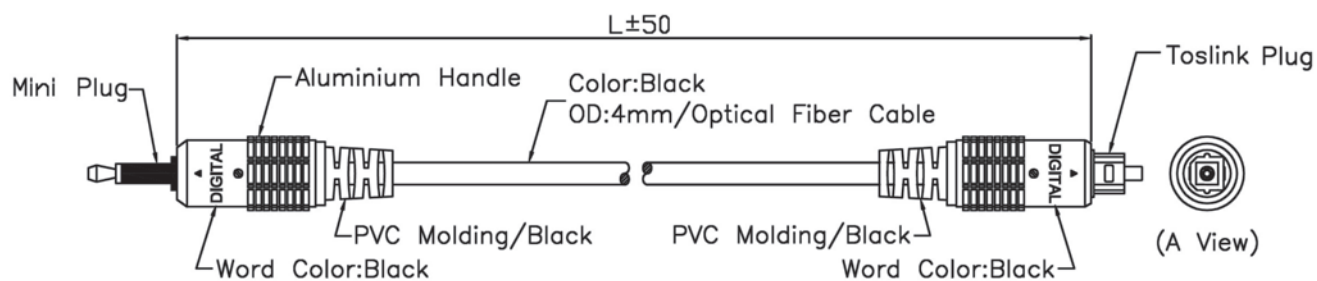

TOSLINK PLUG TO MINI PLUG DIGITAL OPTICAL FIBER CABLE WITH ALUMINIUM HANDLE

P/N KOF02-xxMB4