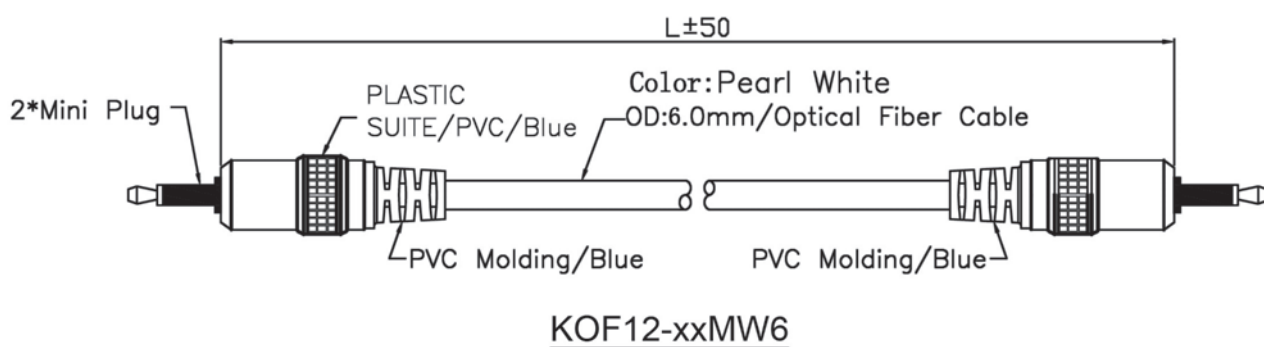

MINI PLUG TO MINI PLUG OPTICAL FIBER CABLE WITH PLASTIC HANDLE

ORDERING INFORMATION:

P/N K O F 1 2 - $\frac{x x M W x}{1 \quad 2 \quad 3}$

1. LENGTH IN METERS:
1M, 1.5M, 3M, ...etc.
2. CABLE COLOR:
"W" PEARL WHITE
3. CABLE DIAMETER:
"4" OD= 4.0MM
"6" OD= 6.0MM