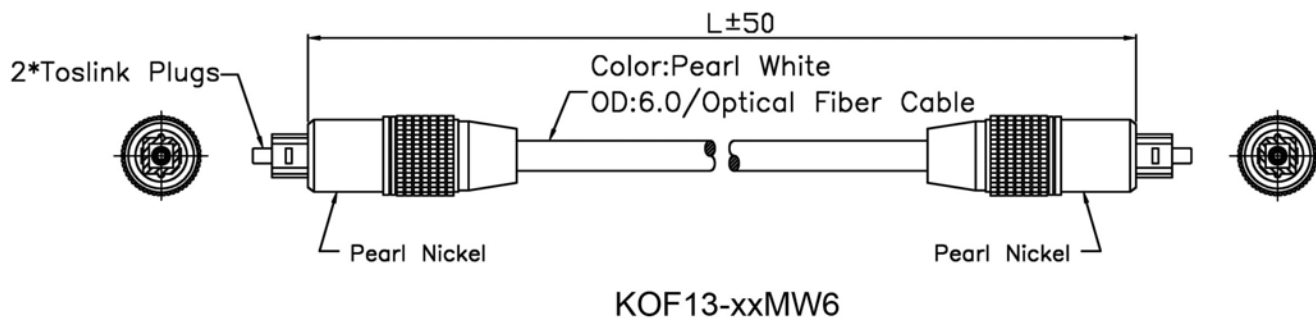

TOSLINK PLUG TO TOSLINK PLUG OPTICAL FIBER CABLE WITH PEARL NICKEL PLATED HANDLE

ORDERING INFORMATION:

P/N K O F 1 3 - $\frac{x x M W x}{1 \quad 2 \quad 3}$

1. LENGTH IN METERS:
  1M, 1.5M, 3M, ...etc.
2. CABLE COLOR:
  "W" PEARL WHITE
3. CABLE DIAMETER:
  "4" OD= 4.0MM
  "6" OD= 6.0MM