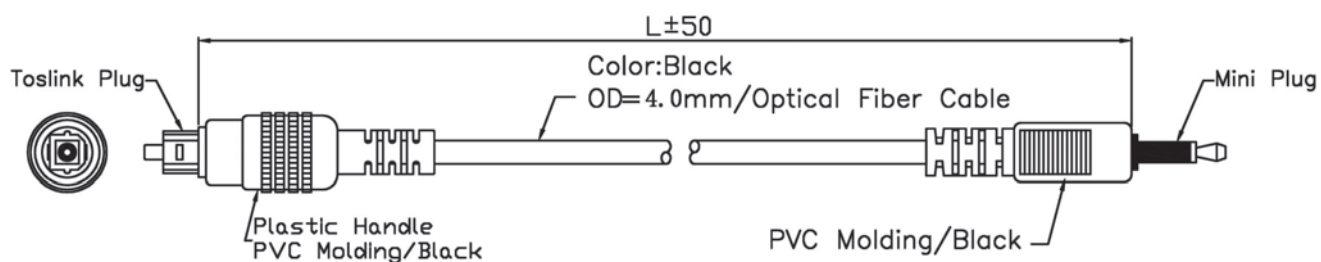

TOSLINK PLUG TO MINI PLUG OPTICAL FIBER CABLE WITH PLASTIC HANDLE

KOF08-xxMB4

ORDERING INFORMATION:

P/N K O F 0 8 - x x M B 4
                                  1   2 3

1. LENGTH IN METERS:
  1M, 1.5M, 3M, ...etc.
2. CABLE COLOR:
  "B" BLACK
3. CABLE DIAMETER:
  "4" OD= 4.0MM