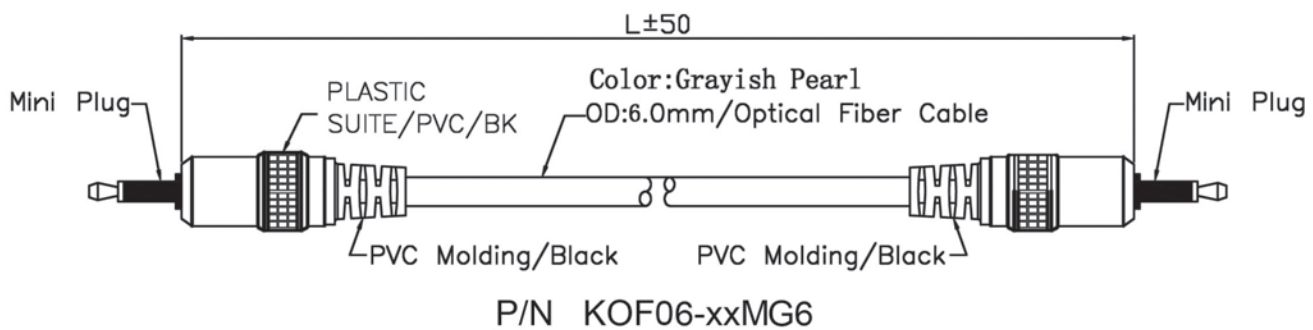

MINI PLUG TO MINI PLUG OPTICAL FIBER CABLE WITH PLASTIC HANDLE

ORDERING INFORMATION:

P/N K O F 0 6 - xx M G x
 1 2 3

1. LENGTH IN METERS:
1M, 1.5M, 3M, ...etc.
2. CABLE COLOR:
"G" GRAYISH PEARL
3. CABLE DIAMETER:
"4" OD= 4.0MM
"6" OD= 6.0MM