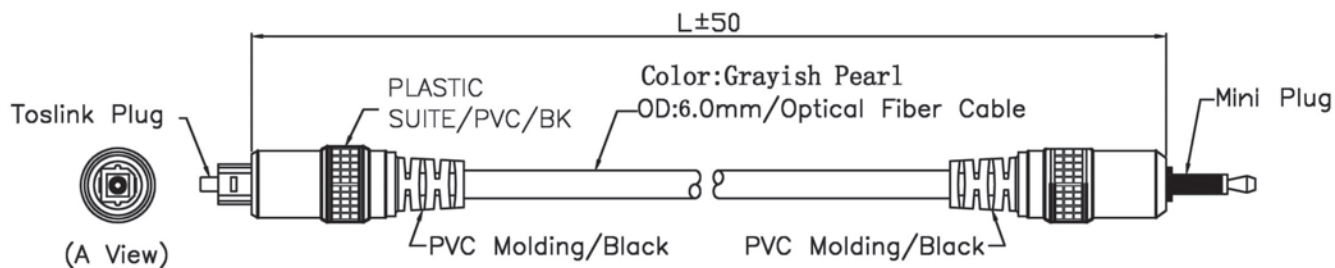

P/N KOF05-xxMG6

ORDERING INFORMATION:

P/N K O F 0 5 - xx M G x
1 2 3

1. LENGTH IN METERS:
  1M, 1.5M, 3M, ...etc.
2. CABLE COLOR:
  "G" GRAYISH PEARL
3. CABLE DIAMETER:
  "4" OD= 4.0MM
  "6" OD= 6.0MM