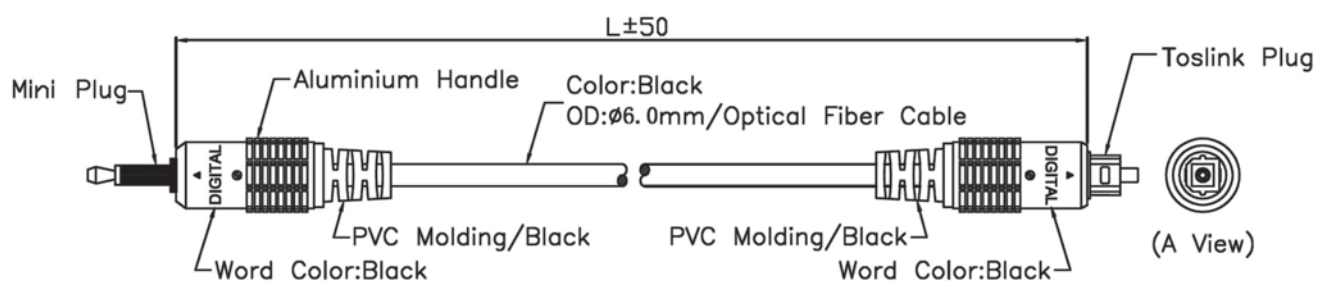

P/N KOF02-xxMB6

ORDERING INFORMATION:

P/N K O F 0 2 - xx M B x
                                  1   2 3

1. LENGTH IN METERS:
  1M, 1.5M, 3M, ...etc.
2. CABLE COLOR:
  "B" BLACK
3. CABLE DIAMETER:
  "4" OD= 4.0MM
  "6" OD= 6.0MM