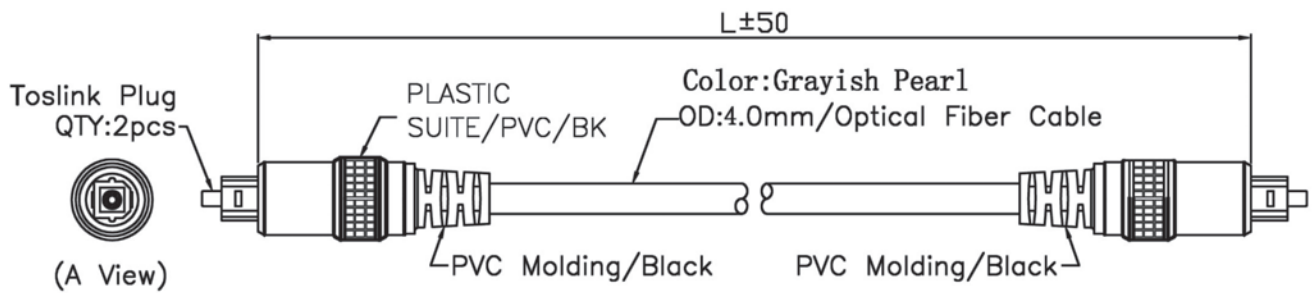

TOSLINK PLUG TO TOSLINK PLUG OPTICAL FIBER CABLE WITH PLASTIC HANDLE

P/N KOF04-xxMG4