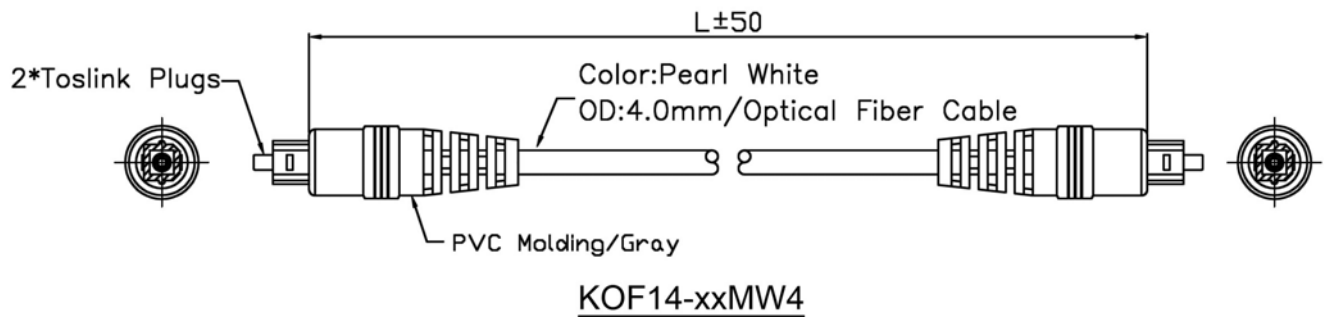

TOSLINK PLUG TO TOSLINK PLUG OPTICAL FIBER CABLE WITH GRAY PLASTIC HANDLE

ORDERING INFORMATION:

P/N K O F 1 4 - x x M W x
                                  1   2 3

1. LENGTH IN METERS:
  1M, 1.5M, 3M, ...etc.
2. CABLE COLOR:
  "W" PEARL WHITE
3. CABLE DIAMETER:
  "4" OD= 4.0MM
  "6" OD= 6.0MM