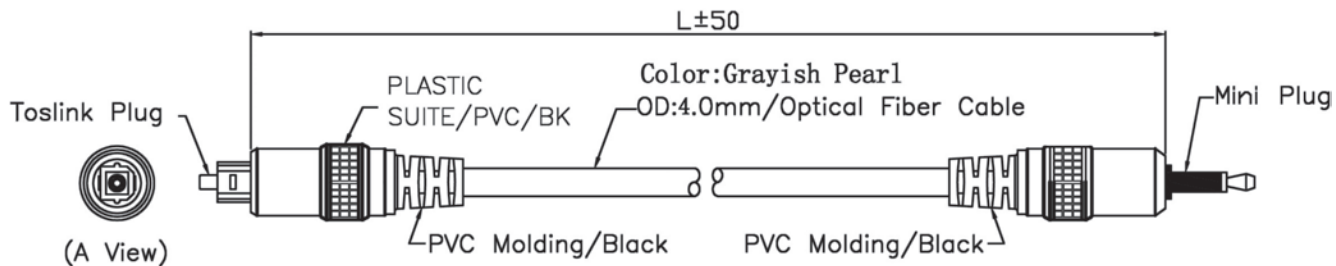

TOSLINK PLUG TO MINI PLUG OPTICAL FIBER CABLE WITH PLASTIC HANDLE

P/N KOF05-xxMG4